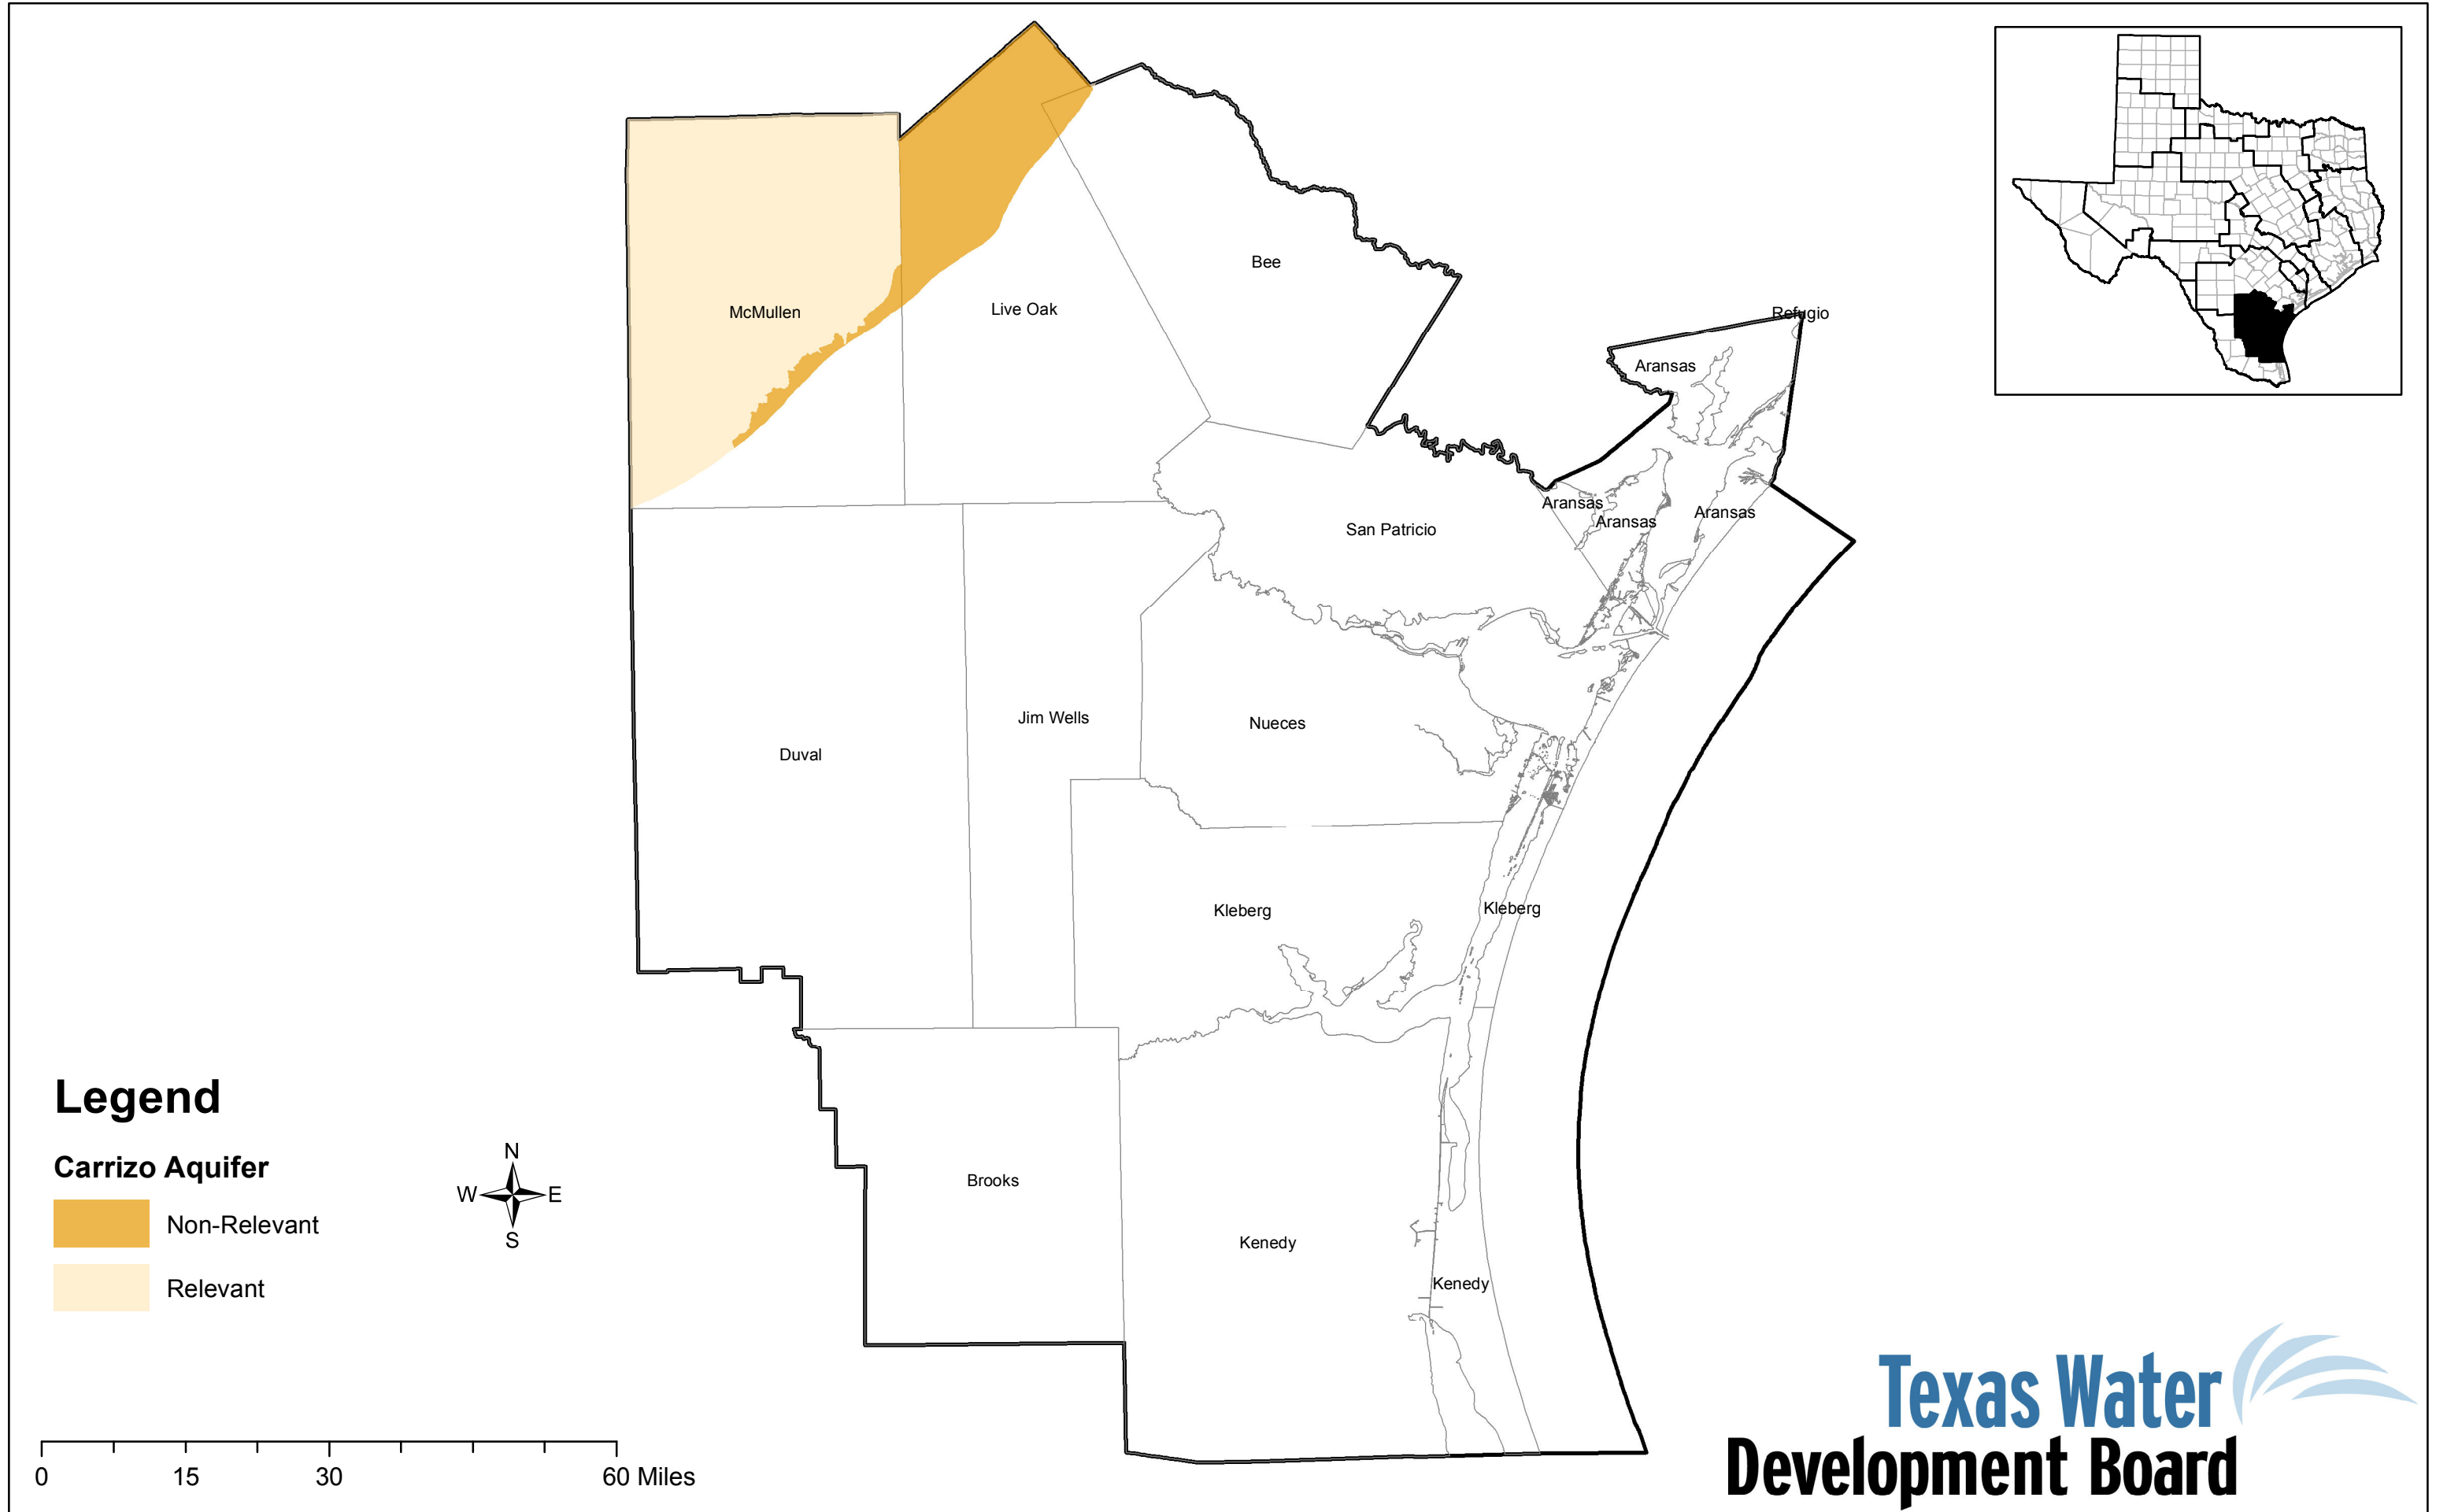

Region N: Non-Relevant Major Aquifer Areas (DRAFT)

Legend

Carrizo Aquifer

-  Non-Relevant
-  Relevant

0 15 30 60 Miles