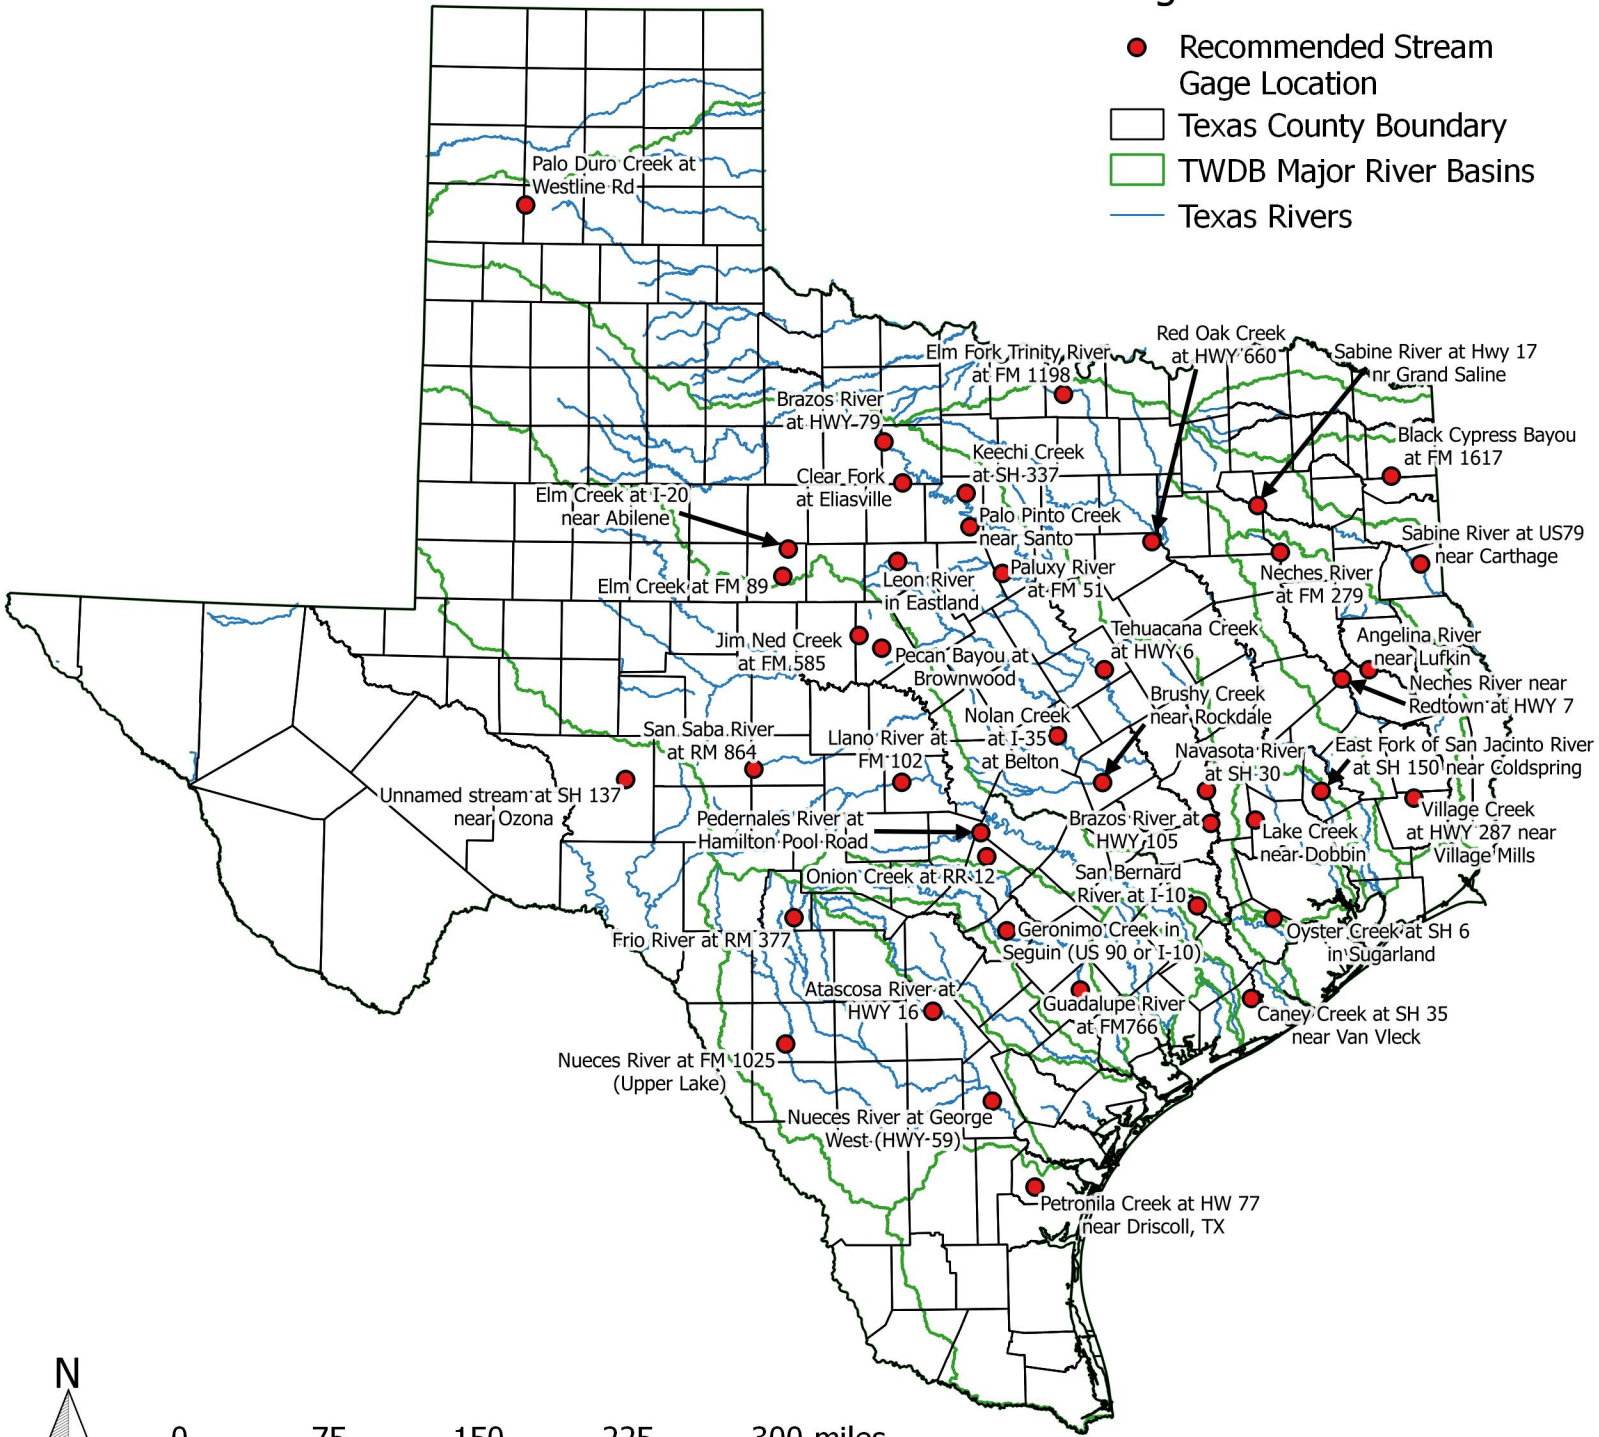

# Legend

- Recommended Stream Gage Location
- Texas County Boundary
- ▭ TWDB Major River Basins
- Texas Rivers

0 75 150 225 300 miles