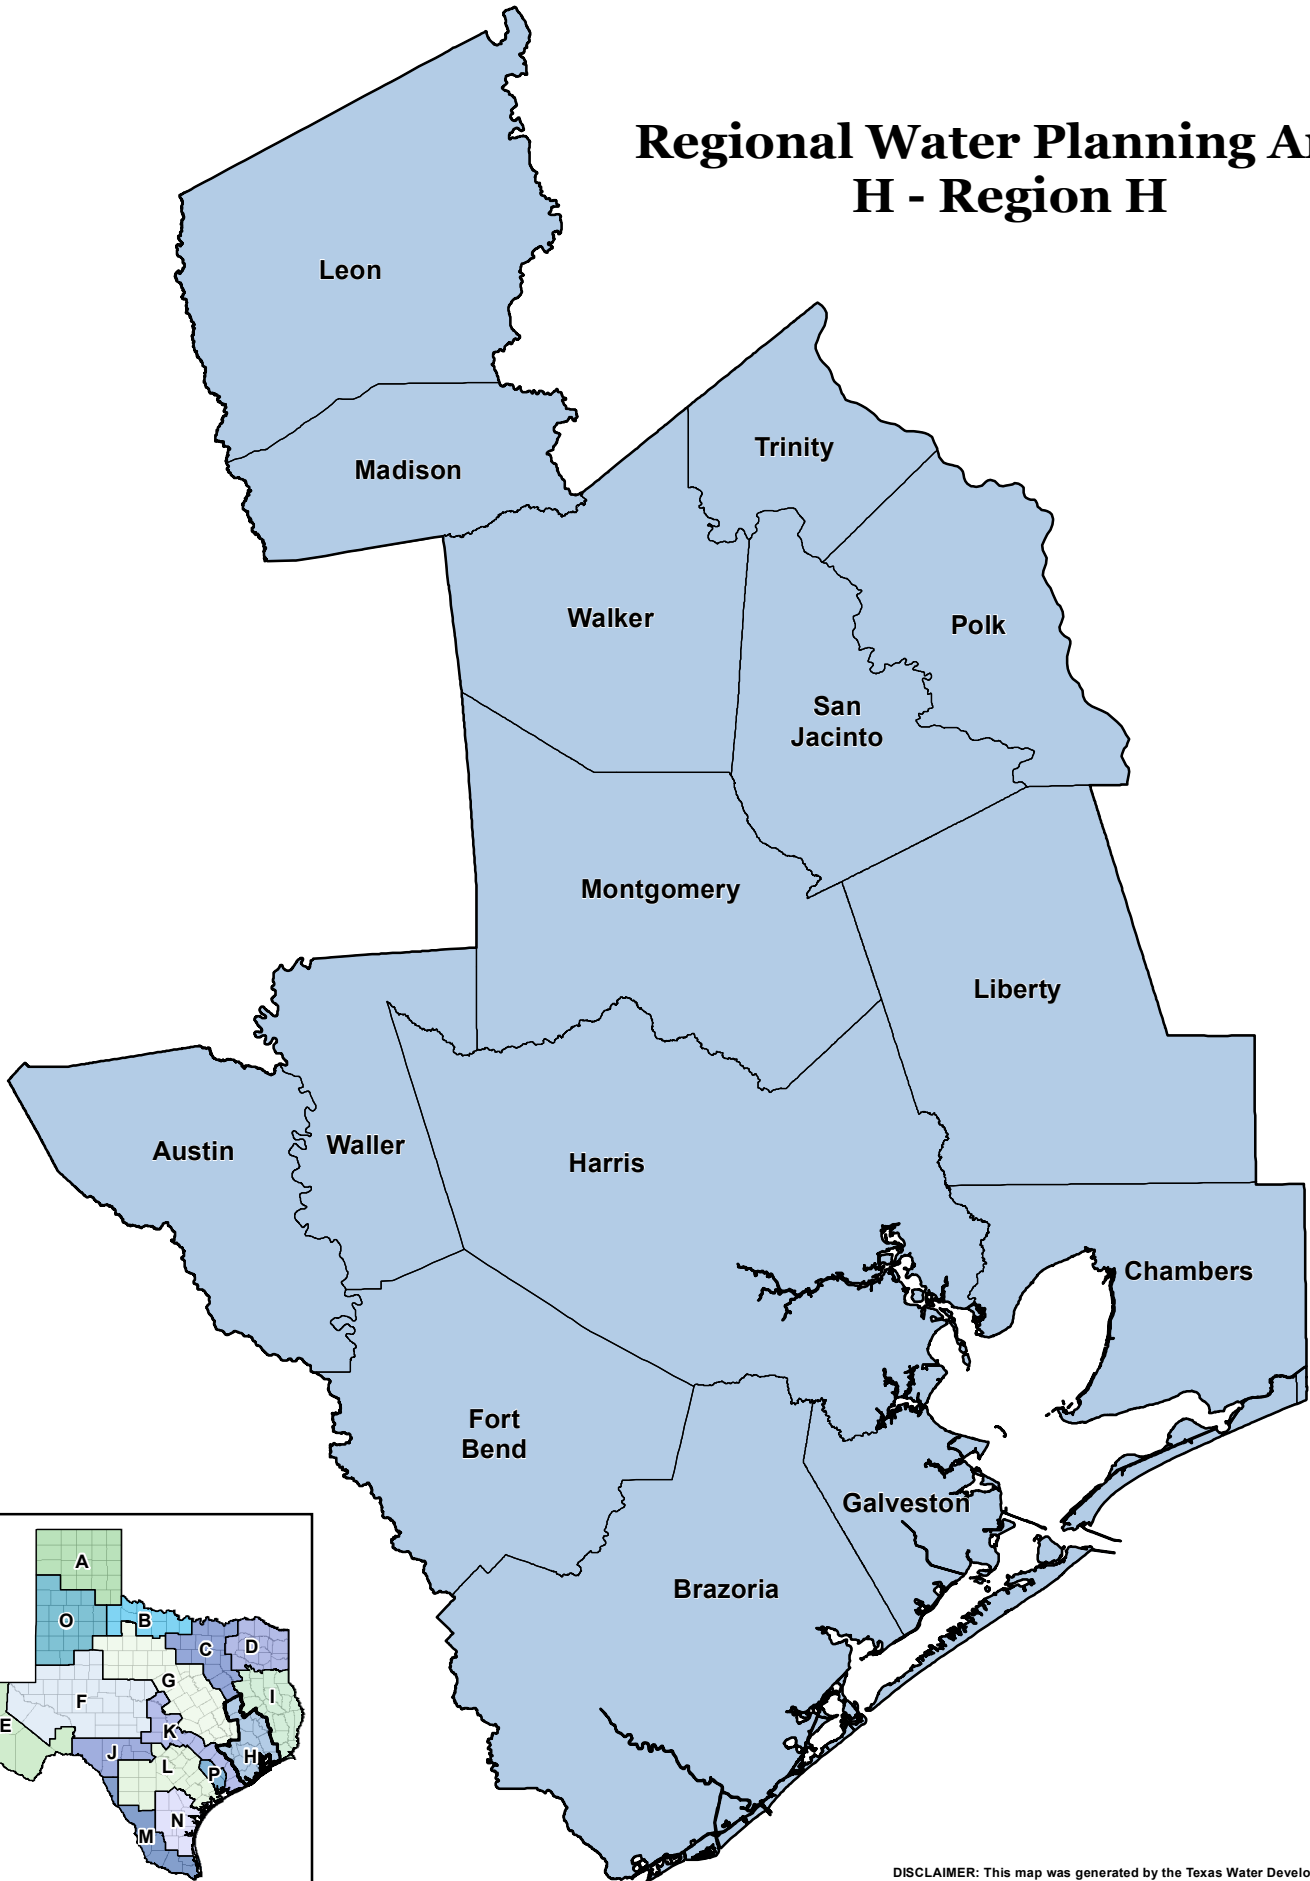

Regional Water Planning Area H - Region H

TEXAS WATER DEVELOPMENT BOARD
1700 North Congress Avenue | P.O. Box 13231
Austin, Texas 78711-3231
www.twdb.texas.gov

MISSION: The Texas Water Development Board's (TWDB) mission is to provide leadership, planning, financial assistance, information, and education for the conservation and responsible development of water for Texas.