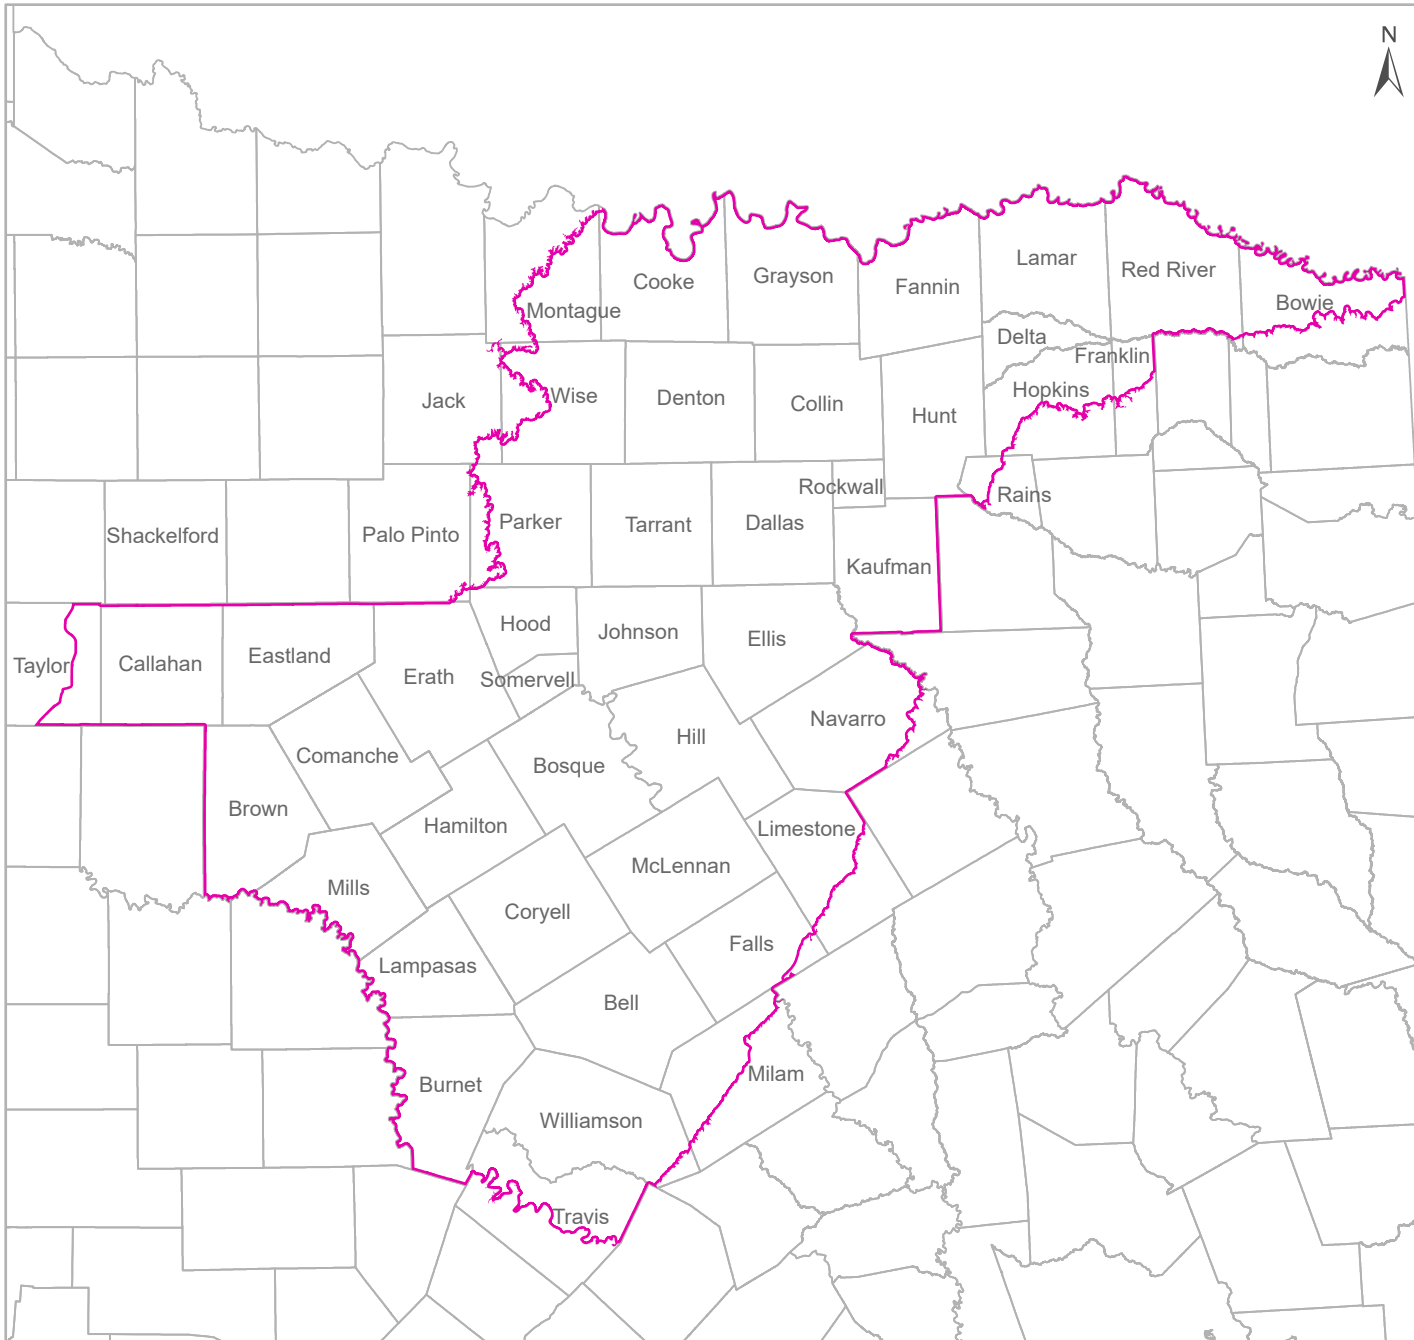

Groundwater Management Area 8

- Groundwater Management Areas
- Counties

DISCLAIMER

This map was generated by the Texas Water Development Board. No claims are made to the accuracy or completeness of the information shown herein nor to its suitability for a particular use. The scale and location of all mapped data are approximate. Boundaries for groundwater conservation districts are approximate and may not accurately depict legal descriptions.