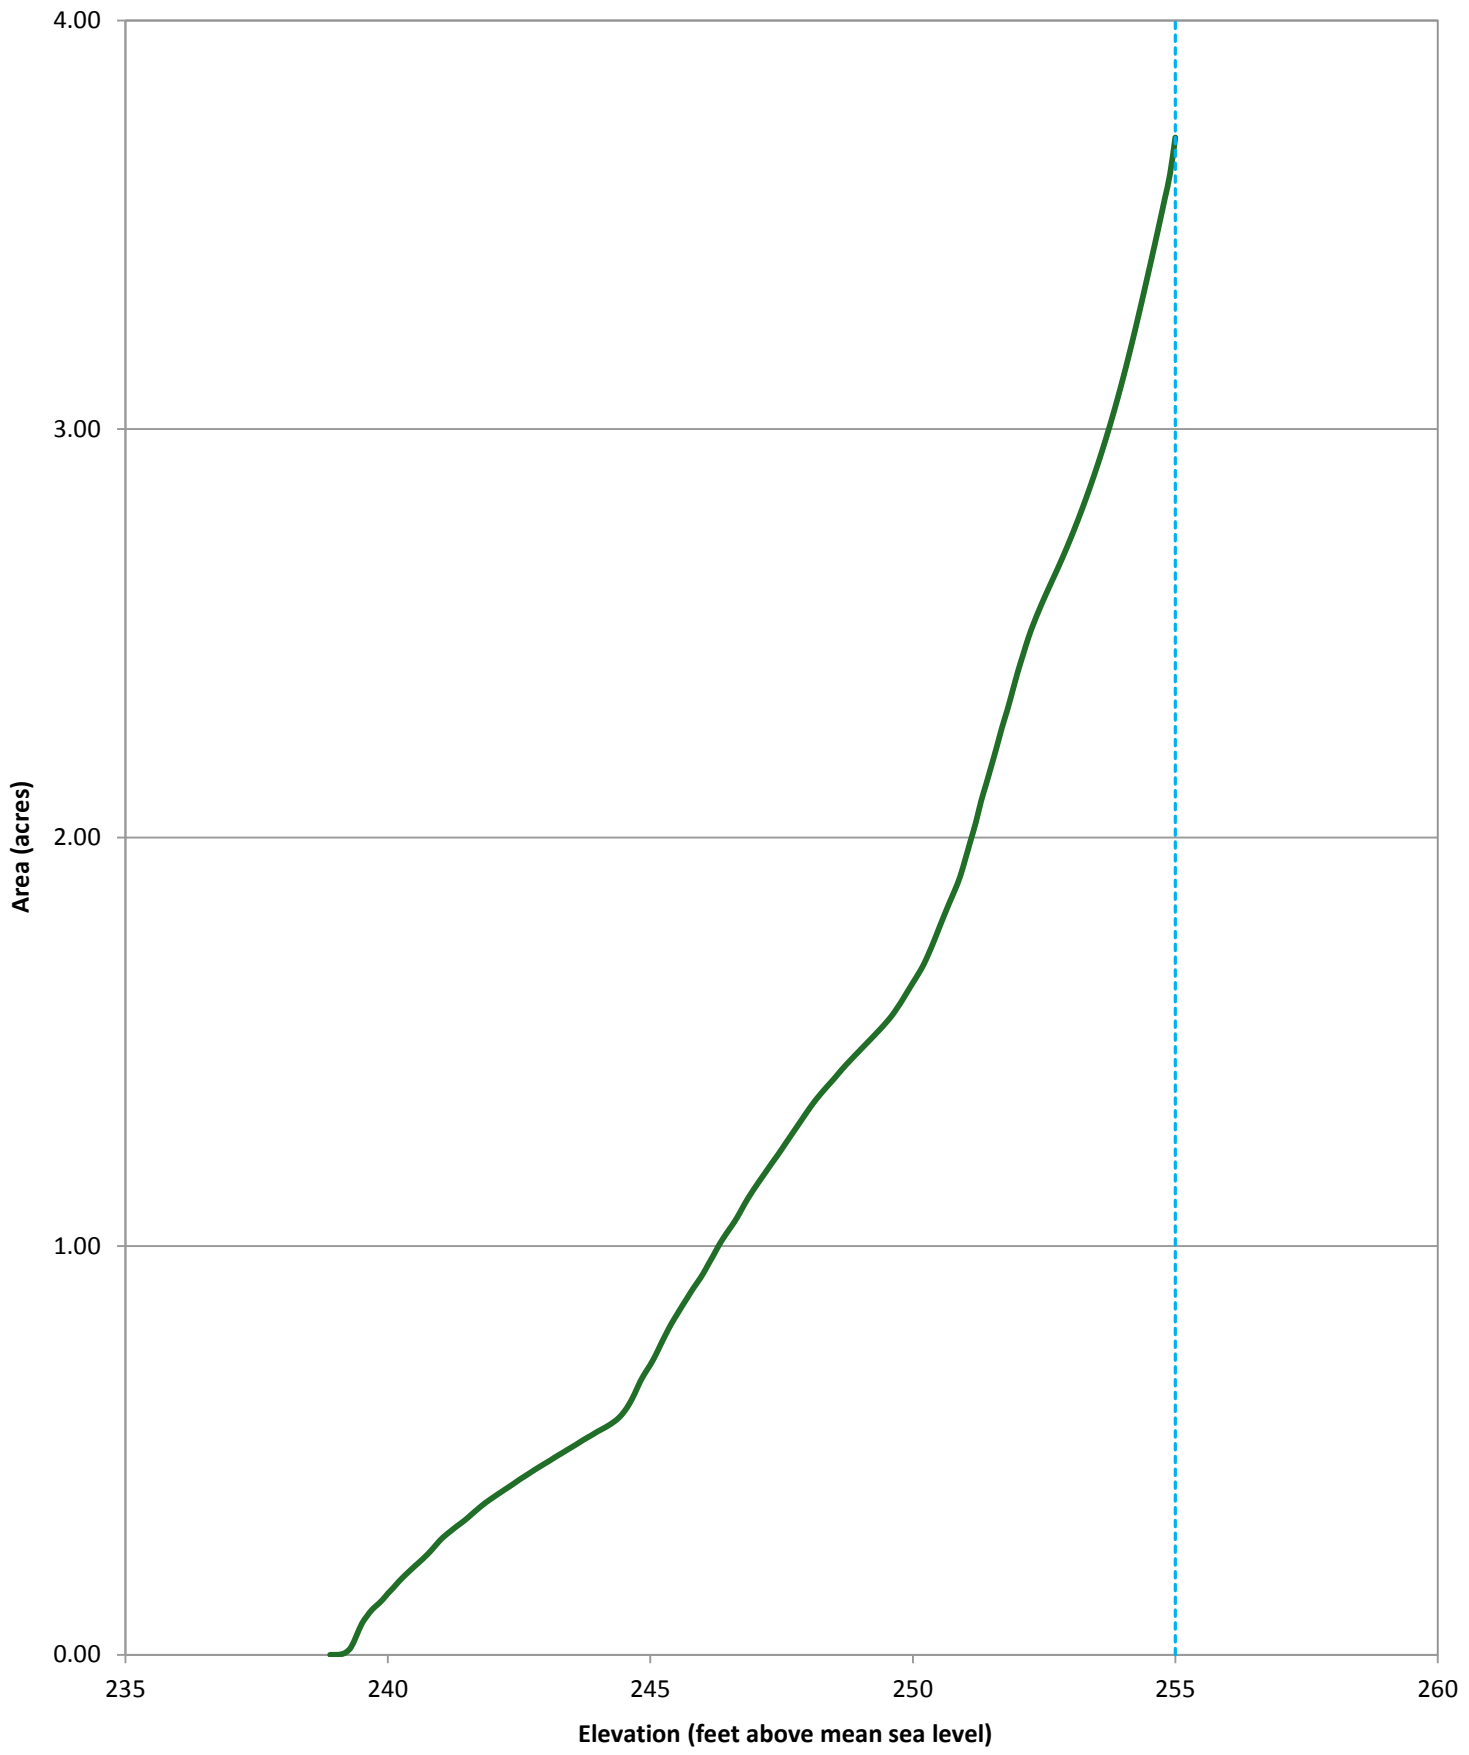

— Total capacity 2018 - - - - Model boundary elevation 255.0 feet

Darco Pond 1
April 2018 Survey
Prepared by: TWDB

— Total area 2018 - - - - - Model boundary elevation 255.0 feet

Darco Pond 1
April 2018 Survey
Prepared by: TWDB