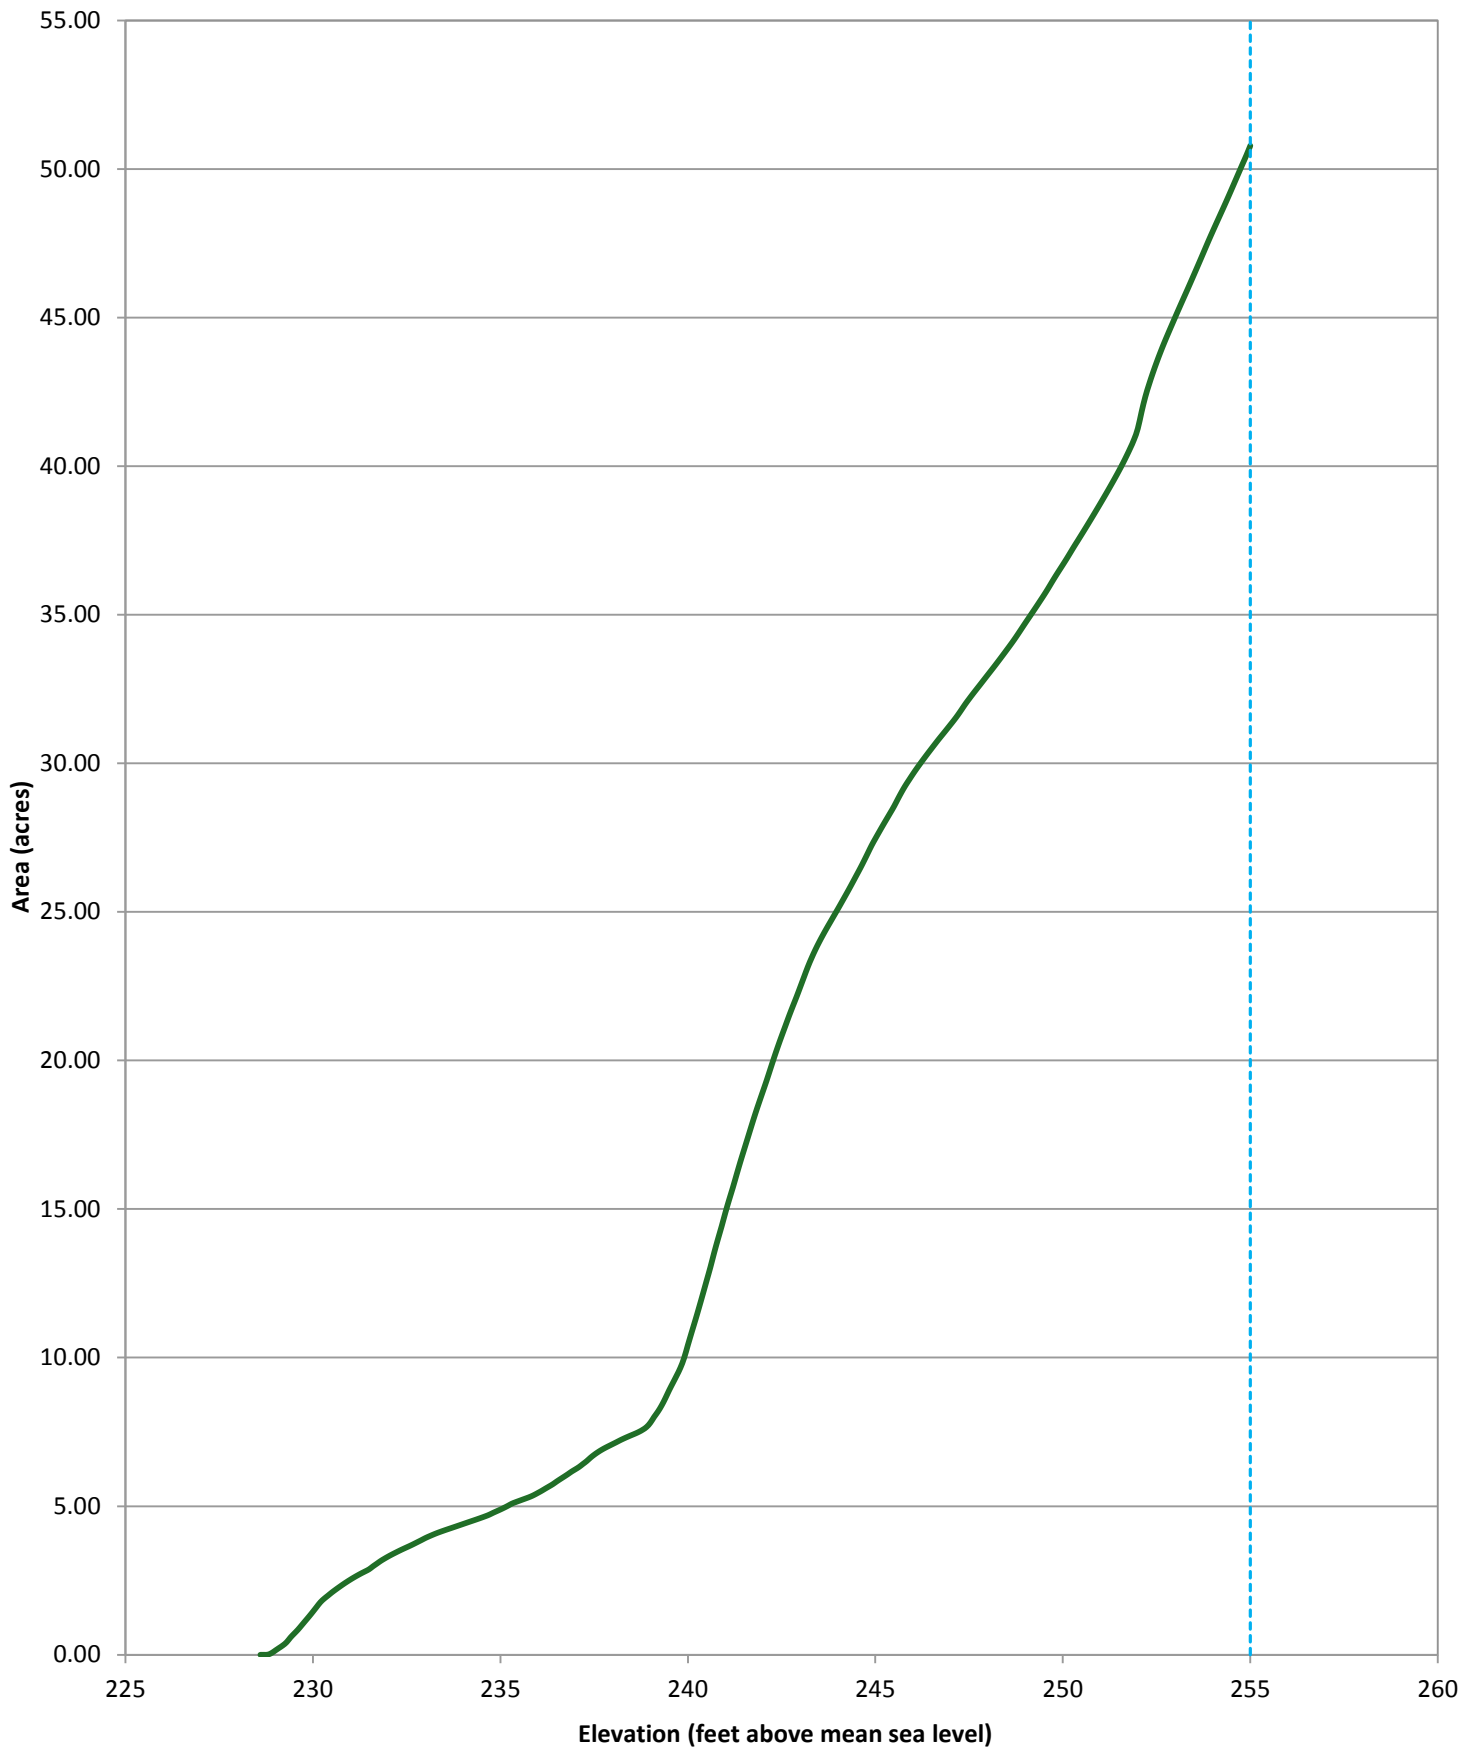

— Total capacity 2018 - - - - Model boundary elevation 255.0 feet

Darco Lake
 April 2018 Survey
 Prepared by: TWDB

Appendix C: Capacity curve

Total area 2018
 Model boundary elevation 255.0 feet

Darco Lake
 April 2018 Survey
 Prepared by: TWDB

Appendix D: Area curve