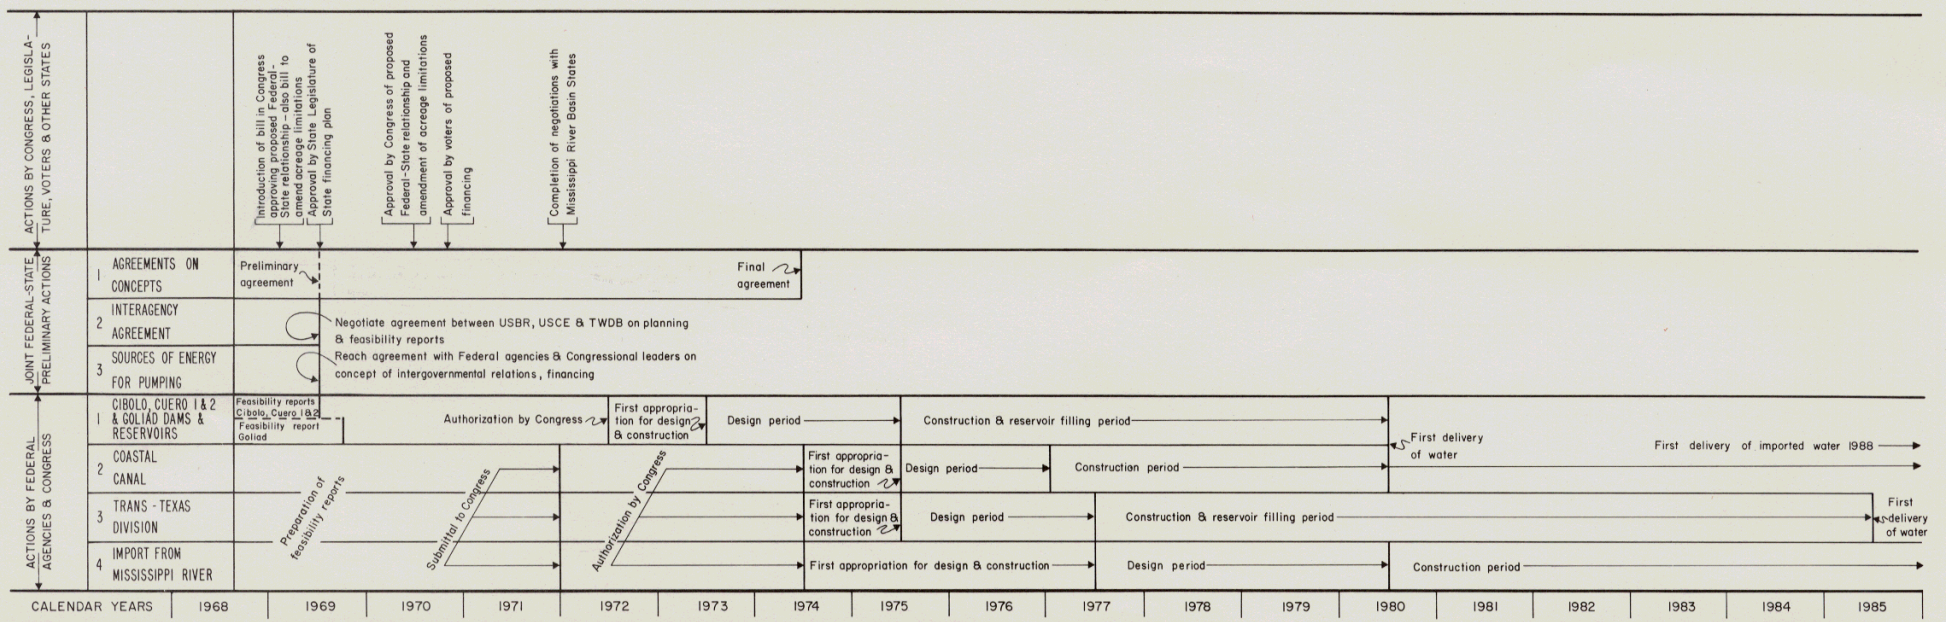

# TIME SCHEDULE FOR TEXAS WATER SYSTEM AND TEXAS WATER DEVELOPMENT BOARD RESPONSIBILITIES

## CONTROLLING TIME SCHEDULE

**ABBREVIATIONS**

IB & WC	International Boundary & Water Commission
TWDB	Texas Water Development Board
TWDF	Texas Water Development Fund
TWRC	Texas Water Rights Commission
TWS	Texas Water System
USBR	United States Bureau Reclamation
USCE	United States Corps Engineers
PACT	Planning Agencies Council of Texas
Cz - Wx	Carrizo - Wilcox
Guad.-SA	Guadalupe - San Antonio River Basins