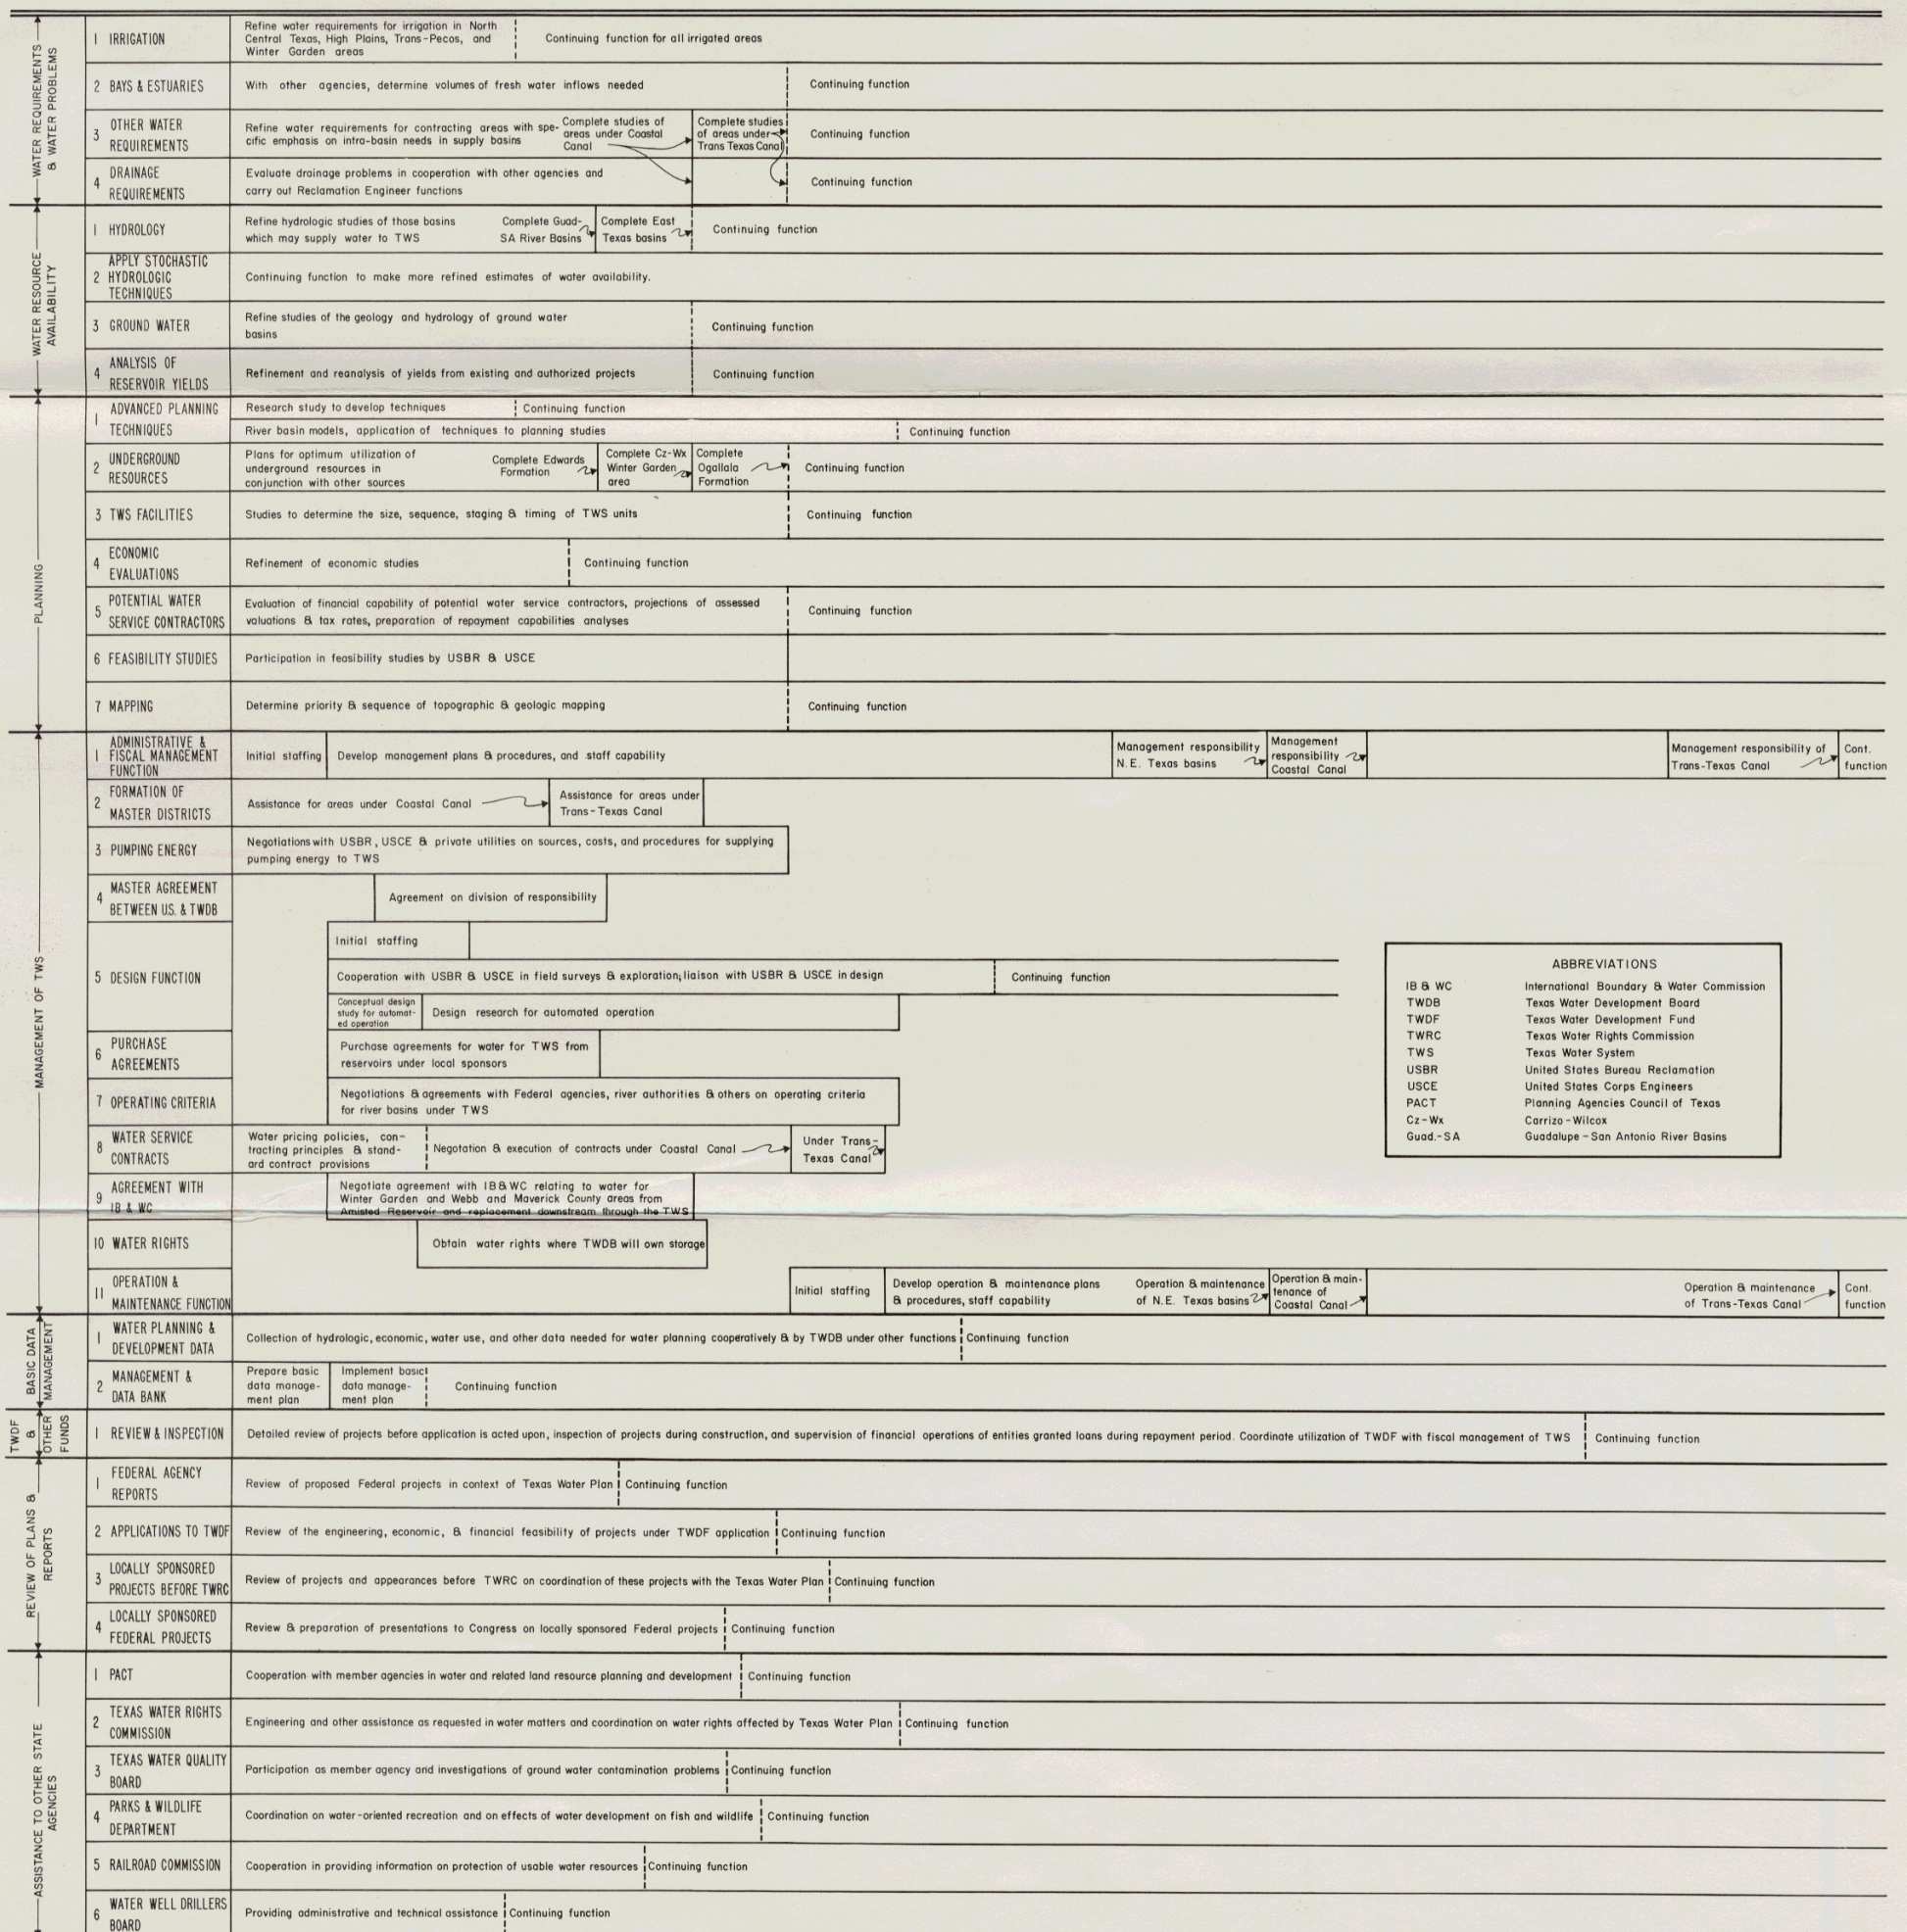

# TIME SCHEDULE FOR TEXAS WATER SYSTEM AND TEXAS WATER DEVELOPMENT BOARD RESPONSIBILITIES

## CONTROLLING TIME SCHEDULE

**ABBREVIATIONS**

IB & WC	International Boundary & Water Commission
TWDB	Texas Water Development Board
TWDF	Texas Water Development Fund
TWRC	Texas Water Rights Commission
TWS	Texas Water System
USBR	United States Bureau Reclamation
USCE	United States Corps Engineers
PACT	Planning Agencies Council of Texas
Cz - Wx	Carrizo - Wilcox
Guad.-SA	Guadalupe - San Antonio River Basins